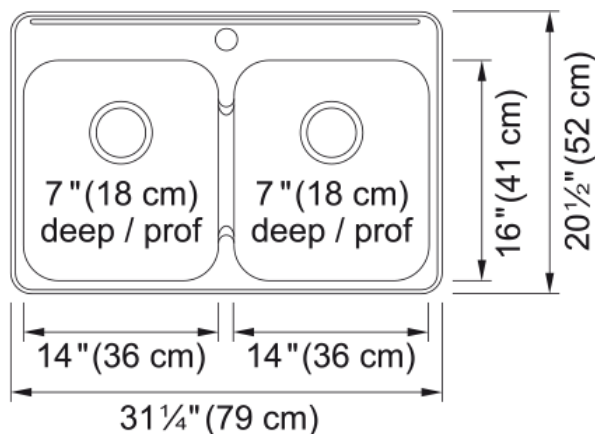

## Reginox Drop In Sink - RDL2031-1N | 101.0620.194

### Technical Data

#### Product Dimensions

Exterior size: right to left	31.248
Exterior size: front to back	20.5
Large bowl size: right to left	14.016
Large bowl size: front to back	15.984
Large bowl: depth	7.008
Small bowl size: right to left	14.016
Small bowl size: front to back	15.984
Small bowl: depth	7.008

#### Installation

Minimum cabinet size	33"
----------------------	-----